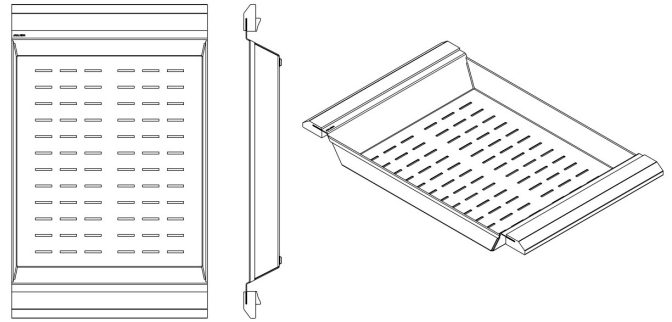

205031 | COLANDER, SMARTSTATION

STAINLESS STEEL SINK ACCESSORY

Specifications

Model	205031
Collection	Colander, SmartStation
Compatible bowl dimension (front-to-back)	18"
Overall dimensions	11 7/8" × 18 1/2" × 2 1/8"

Recommended accessories

Tray SmartStation	205022
-------------------	--------

Features

- Can be used on top of sink to create extra workspace or on countertop
- Ideal to rinse food or to dry dishes
- Innovative and functional design to match with other SmartStation accessories
- NSF certified black plastic handles
- Rubber-tipped footings for better stability and protection
- 304 series stainless steel (18/10)
- Elegant no. 4 brushed finish that matches the appliances