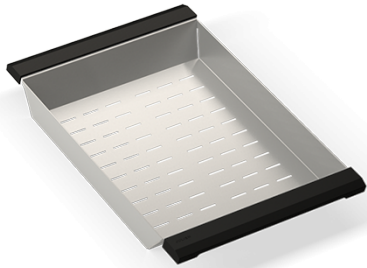

205031 | COLANDER, SMARTSTATION

STAINLESS STEEL SINK ACCESSORY

Specifications

Model	205031
Collection	Colander, SmartStation
Compatible bowl dimension (front-to-back)	18"
Overall dimensions	11 7/8" × 18 1/2" × 2 1/8"

Recommended accessories

Tray SmartStation	205022
-------------------	--------

Features

- Can be used on top of sink to create extra workspace or on countertop
- Ideal to rinse food or to dry dishes
- Innovative and functional design to match with other SmartStation accessories
- NSF certified black plastic handles
- Rubber-tipped footings for better stability and protection
- 304 series stainless steel (18/10)
- Elegant no. 4 brushed finish that matches the appliances