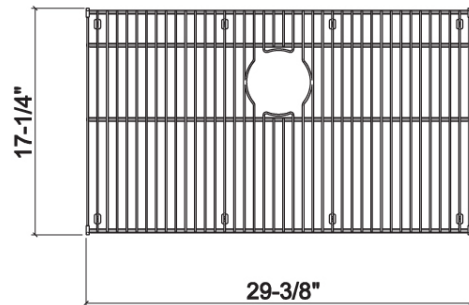

## 200319 | GRID

STAINLESS STEEL SINK ACCESSORY

### Specifications

Model	200319
Collection	Grid
Compatible bowl dimension	30" x 18"
Overall dimensions	29 3/8" x 17 1/4" x 1 1/4"