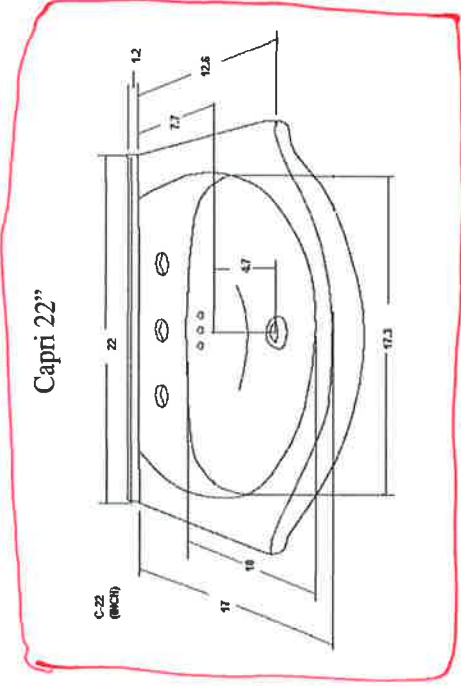

# Capri Ceramic Sinks by Empire

Product #: C22B8  
In "Biscuit"

8" Faucet Drill