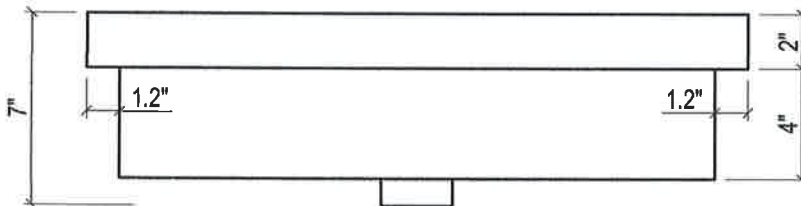

#16A

TRIBECA 24" CERAMIC SINK
(available in 1 hole or 8" faucet drills)

3-Hole

Product # T24W8

White

TOP VIEW

FRONT VIEW