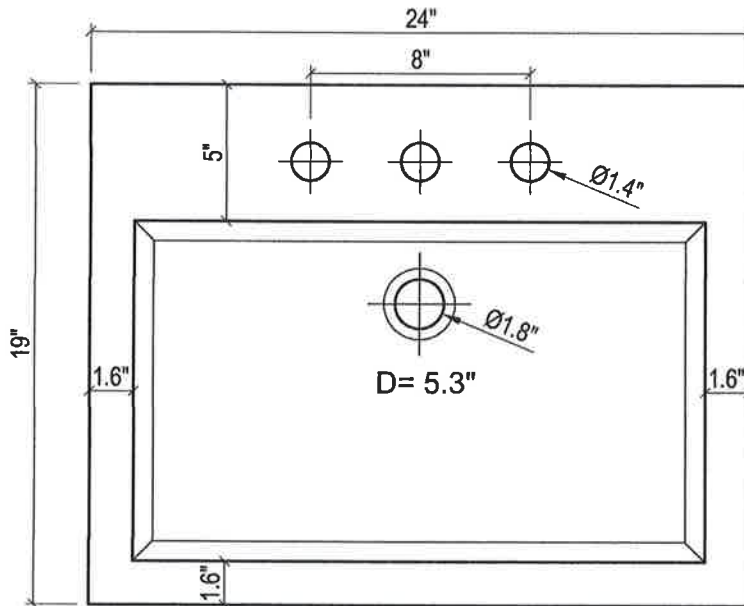

#16A

TRIBECA 24" CERAMIC SINK
(available in 1 hole or 8" faucet drills)

3-Hole

Product # T24W8

White

TOP VIEW

FRONT VIEW