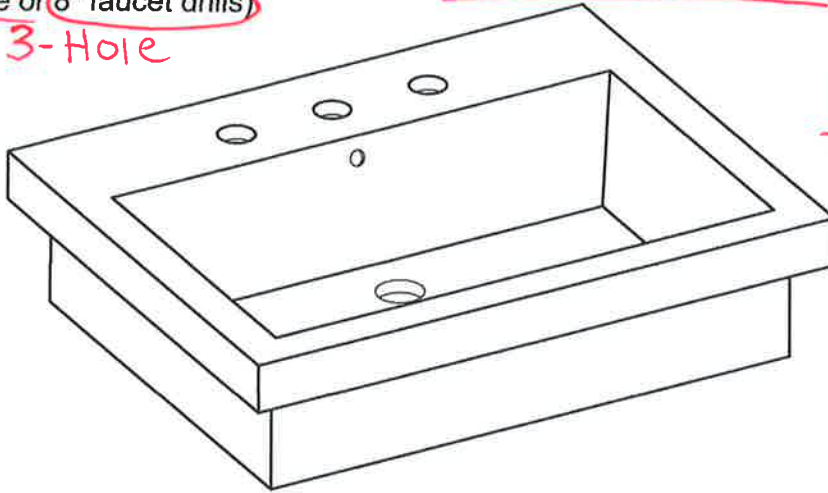

#16A

TRIBECA 24" CERAMIC SINK
(available in 1 hole or 8" faucet drills)

3-Hole

Product # T24W8

White

TOP VIEW

FRONT VIEW