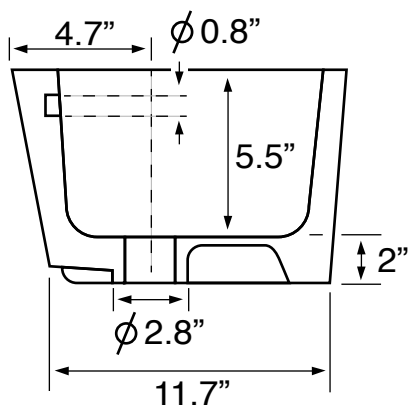

Technical Information

Bowl type:	Single
Installation:	Undermount
Bowl dimensions:	Depth: 5.5" Length: 10.63" Width: 16"
Drain hole:	1.75"
Weight:	26.43 lbs

Notes

Install this product according to the installation instructions.