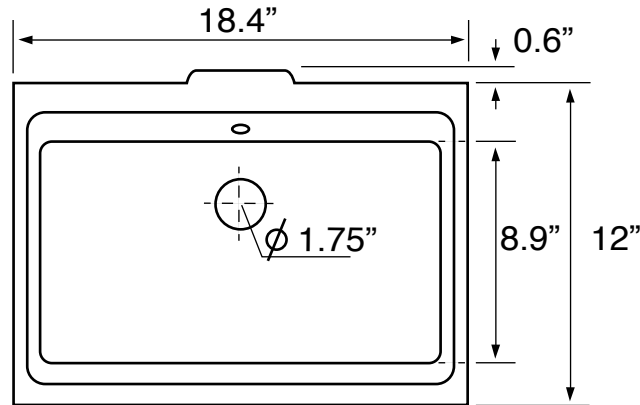

Features

- With overflow.
- Modern design.

Material

- White ceramic bathroom sink.

Installation

- Undermount installation.

Nameek's One-Year Limited Warranty

See website for warranty information details.

Technical Information

Bowl type:	Single
Installation:	Undermount
Bowl dimensions:	Depth: 5.5" Length: 10.63" Width: 16"
Drain hole:	1.75"
Weight:	26.43 lbs

Notes

Install this product according to the installation instructions.