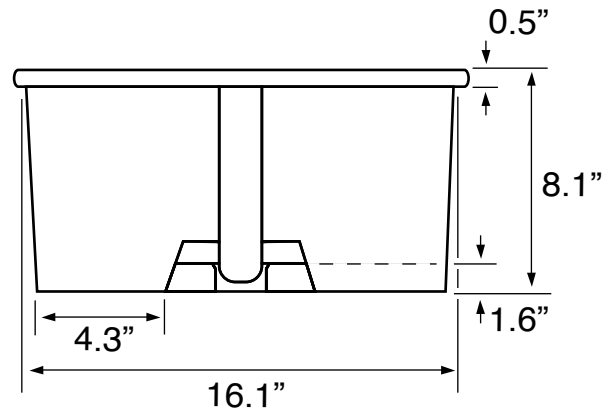

Features

- With overflow.
- Modern design.

Material

- White ceramic bathroom sink.

Installation

- Undermount installation.

Nameek's One-Year Limited Warranty

See website for warranty information details.

Technical Information

Bowl type:	Single
Installation:	Undermount
Bowl dimensions:	Depth: 5.5" Length: 10.63" Width: 16"
Drain hole:	1.75"
Weight:	26.43 lbs

Notes

Install this product according to the installation instructions.