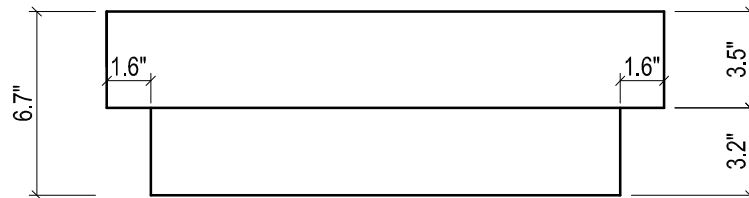

MILANO 21" CERAMIC SINK

TOP VIEW

FRONT VIEW

BACK VIEW