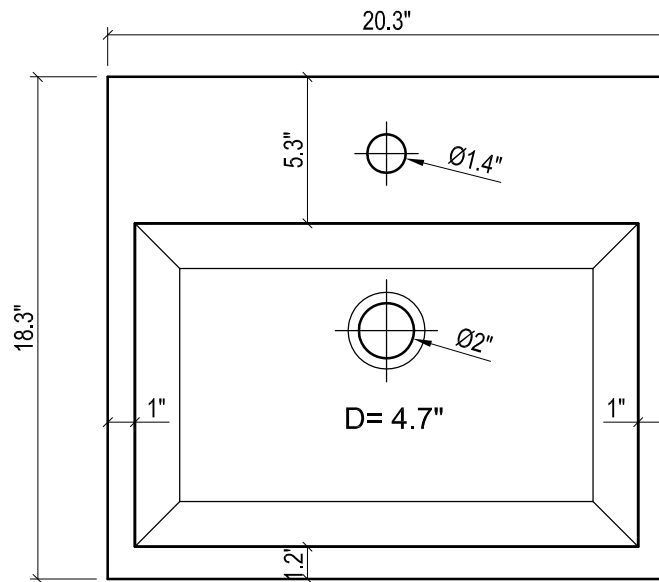

MILANO 21" CERAMIC SINK

TOP VIEW

FRONT VIEW

BACK VIEW