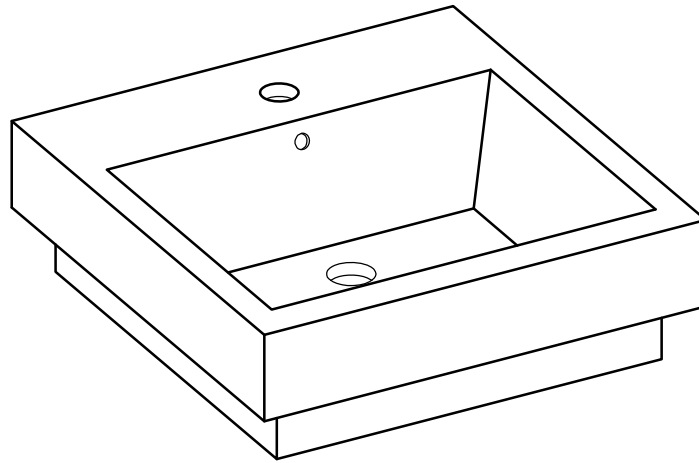

MILANO 21" CERAMIC SINK

TOP VIEW

FRONT VIEW

BACK VIEW