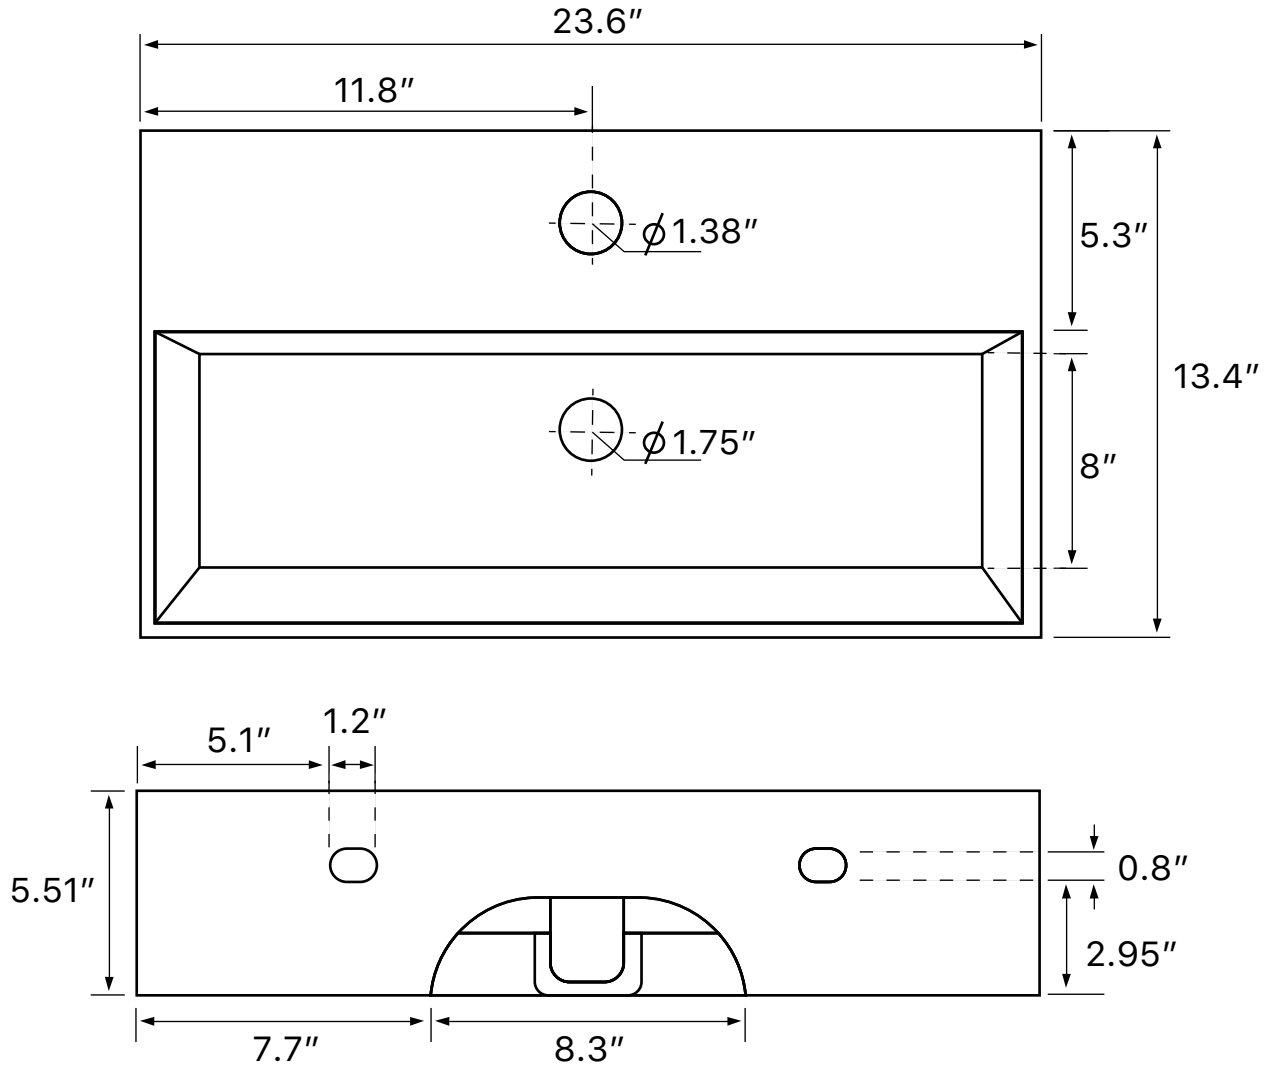

## Installation

- Wall mount installation.
- Vessel / above-counter installation.

## Configurations

- Single Hole.
- Three Hole (8-inch centers).
- No Hole.

## Technical Information

Bowl type:	Single
Installation:	Wall mounted Vessel
Bowl dimensions:	Length: 23" Width: 8" Depth: 3.25"
Drain hole:	1.75"
Faucet hole:	1.38"
Hole configurations:	0, 1, 3
Weight:	26.5 lbs