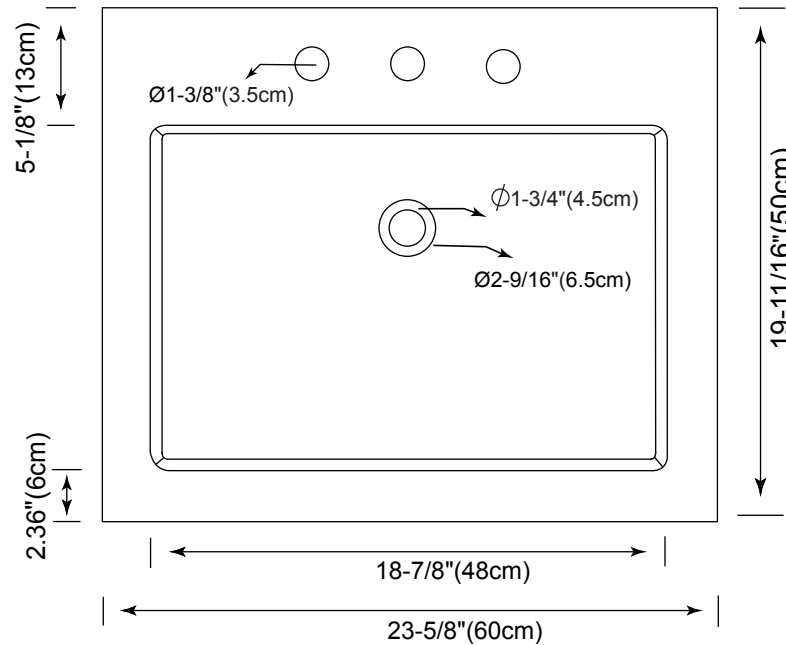

Ceramic Lavatory Top

Model: **CB3076**

no faucet hole	CB3076-0
single faucet hole	CB3076-1
8" widespread	CB3076-8

Codes/Standards Applicable

Specified model meets or exceeds the following:

- ASME A112.19.1M
- IAPMO/UPC
- CSA B45

Side View

2.36" (6cm)

Back View

5-1/8" (13cm)

Top View