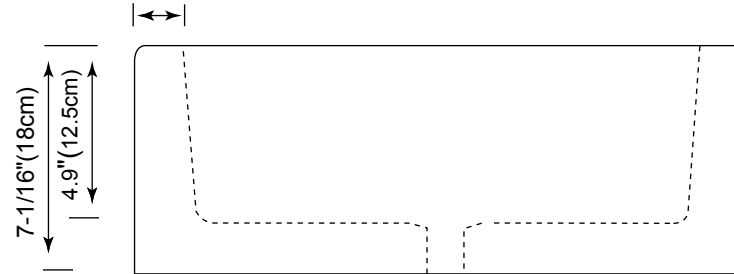

Ceramic Lavatory Top

Model: **CB3076**

no faucet hole	CB3076-0
single faucet hole	CB3076-1
8" widespread	CB3076-8

Codes/Standards Applicable

Specified model meets or exceeds the following:

- ASME A112.19.1M
- IAPMO/UPC
- CSA B45

Side View

2.36" (6cm)

Back View

5-1/8" (13cm)

Top View