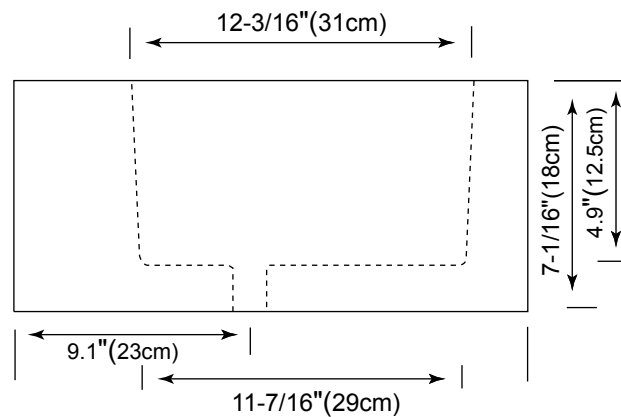

Ceramic Lavatory Top

Model: **CB3076**

no faucet hole	CB3076-0
single faucet hole	CB3076-1
8" widespread	CB3076-8

Codes/Standards Applicable

Specified model meets or exceeds the following:

- ASME A112.19.1M
- IAPMO/UPC
- CSA B45

Side View

2.36" (6cm)

Back View

5-1/8" (13cm)

Top View