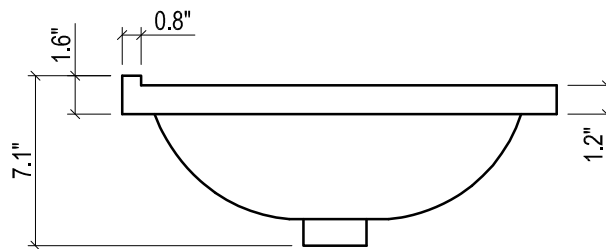

KIRA 30" CERAMIC SINK

(available in 1 hole or 8" faucet drills)

TOP VIEW

SIDE VIEW