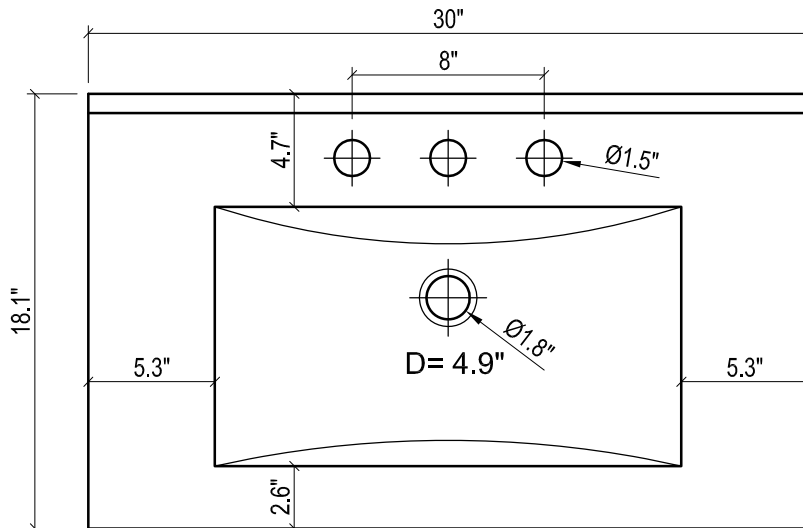

KIRA 30" CERAMIC SINK

(available in 1 hole or 8" faucet drills)

TOP VIEW

SIDE VIEW