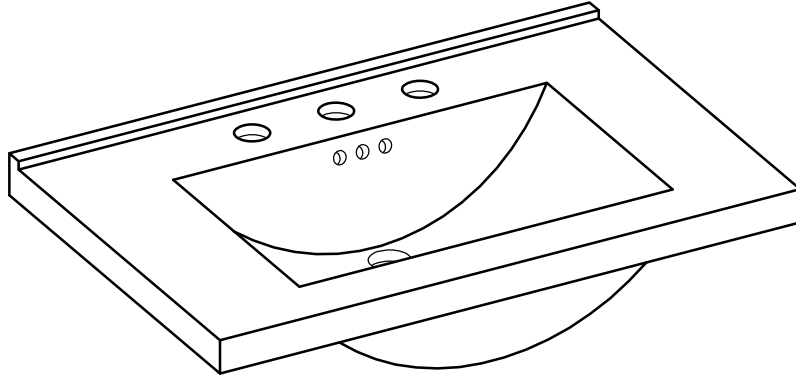

KIRA 30" CERAMIC SINK

(available in 1 hole or 8" faucet drills)

TOP VIEW

SIDE VIEW