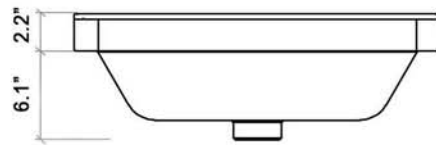

HARMONY CERAMIC SINK

(available in 1 hole or 8" faucet drills)

TOP VIEW

FRONT VIEW

SIDE VIEW
