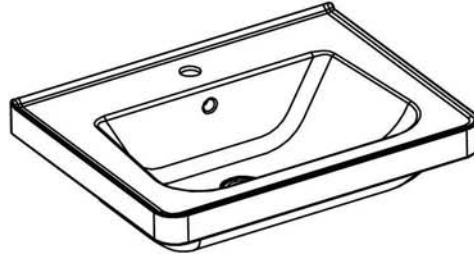

HARMONY CERAMIC SINK

(available in 1 hole or 8" faucet drills)

TOP VIEW

FRONT VIEW

SIDE VIEW
