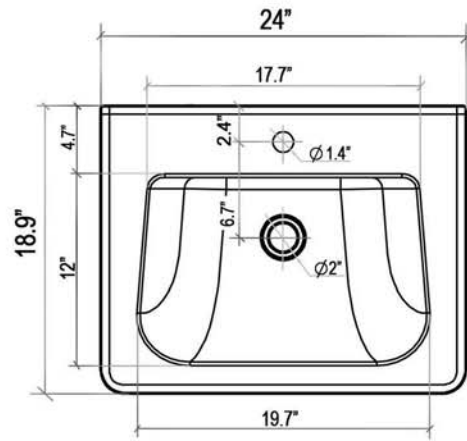

HARMONY CERAMIC SINK

(available in 1 hole or 8" faucet drills)

TOP VIEW

FRONT VIEW

SIDE VIEW
