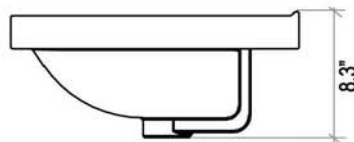

HARMONY CERAMIC SINK

(available in 1 hole or 8" faucet drills)

TOP VIEW

FRONT VIEW

SIDE VIEW
