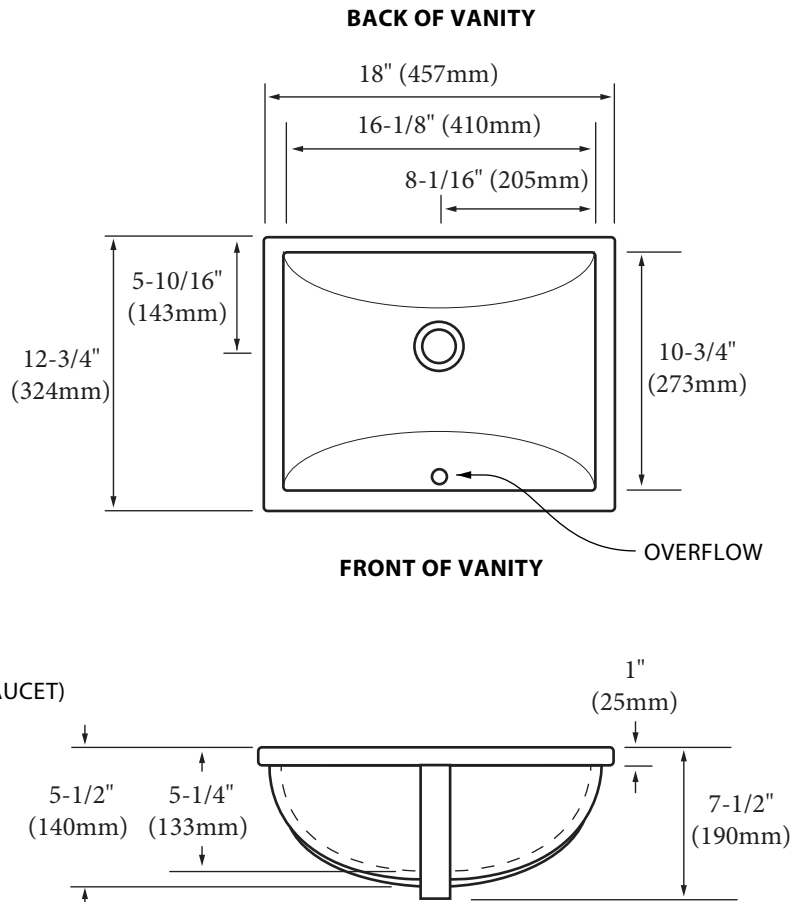

COMPLIANCE

CSA B45.5-11/IAPMO Z124-11

For clarification, please contact Madeli Customer Care at (800)-819-6988 or (305)-718-8817 Ext. 1

All dimensions are approximate and subject to standard tolerance. Specifications subject to change without prior notice.