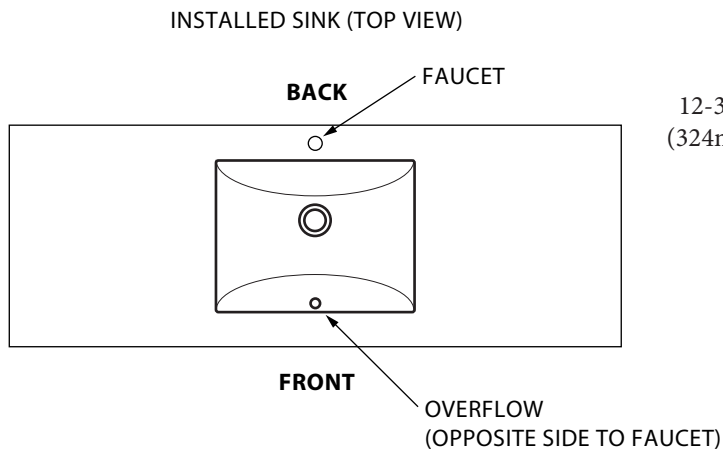

COMPLIANCE

CSA B45.5-11/IAPMO Z124-11

For clarification, please contact Madeli Customer Care at (800)-819-6988 or (305)-718-8817 Ext. 1

All dimensions are approximate and subject to standard tolerance. Specifications subject to change without prior notice.