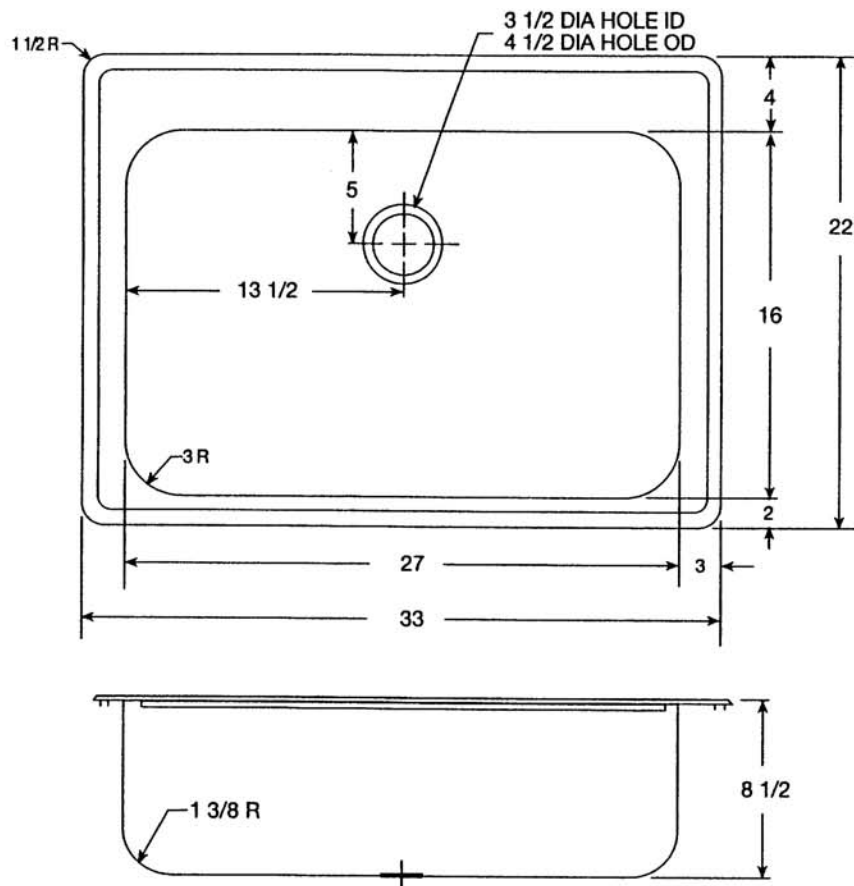

### MODEL # WCLS-3322REC

**\* All dimensions are in inches.**

\* We recommend that the sink be on site when cabinets are being ordered or manufactured.