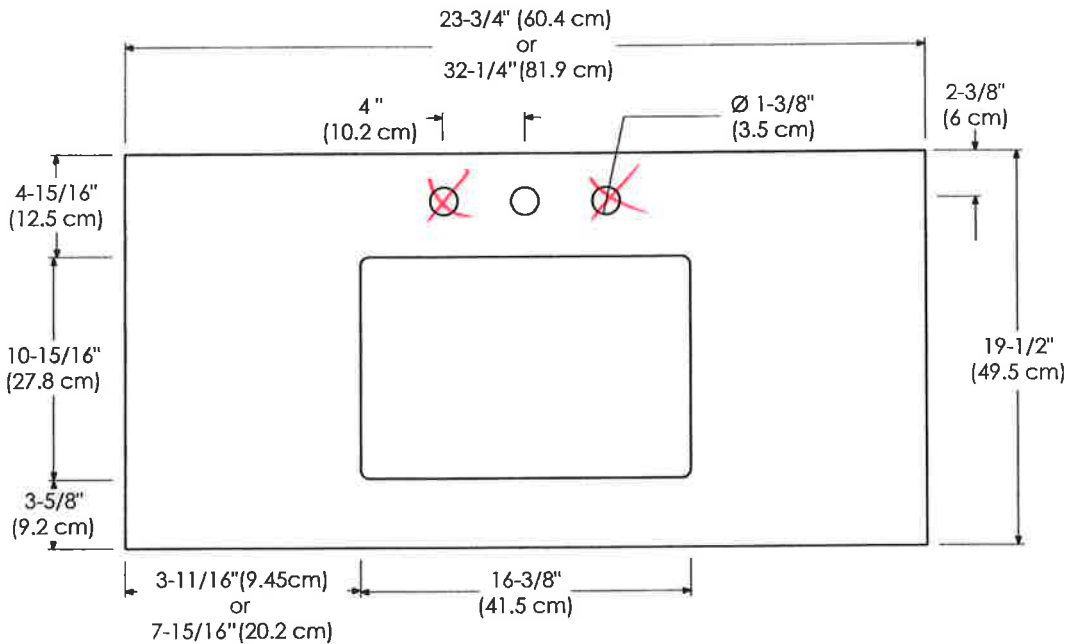

# TECHSTONE™ TOP 24" / 32" / 37" / 48" / 59" / 62" / 65"

RONBOW

MODEL: 365524-1-COLOR  
365524-8-COLOR  
365532-1-COLOR  
365532-8-COLOR

SPECIFICATION SHEET

VANITY TOPS

QQ1 = White

Techstone™ Top for undercounter (non-standard)

Available Colors:

GRAND GREEN TECHSTONE™ Q27

WIDE WHITE TECHSTONE™ Q28

STONE GRAY TECHSTONE™ Q30

Faucet:

SINGLE FAUCET HOLE

8" WIDESPREAD

TOP VIEW

FRONT VIEW