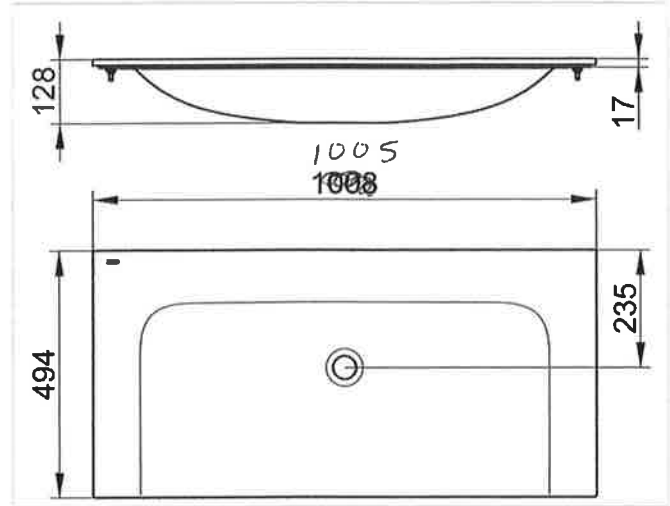

## Plan

32970311000 Ceramic washbasin

## DRAWING

## PRODUCT ATTRIBUTES

no tap hole, without overflow,  
with CleanPlus surface

## DIMENSION

~~1007 mm x 17 x 494 mm~~ 1005 x 17 x 439 mm = 39.57" x 0.7" x 17.28"